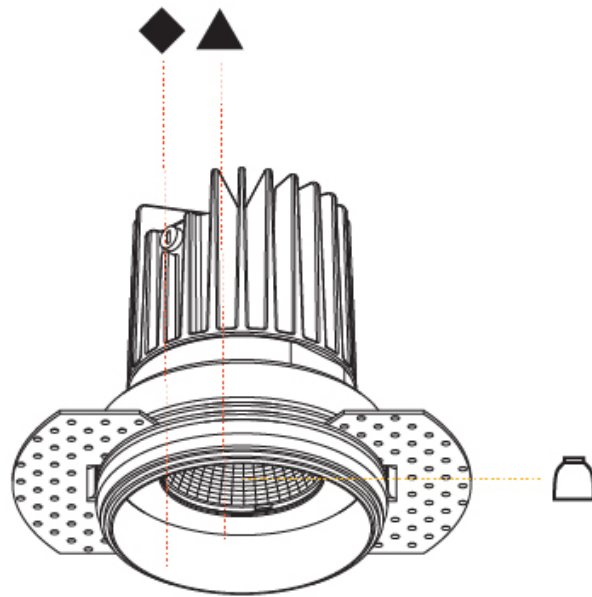

OIKO STANDARD TRIMLESS

A35534-

PROJECT _____

TYPE _____

SPECIFIER _____

QUANTITY _____

DATE _____

A