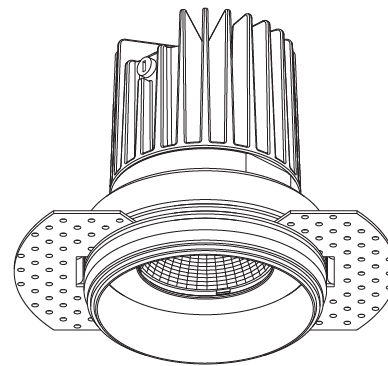

GENERAL

Series: Oiko
Subseries: Oiko Standard
Brand: Prolicht
Division: Architectural
Mounting Type: Trimless
Mounting Location: Ceiling
Subcategory: Downlight

PHYSICAL

Shape: Round
Diameter (mm): 65
Diameter (in): 2 5/16
Height (mm): 90
Height (in): 3 9/16
Ceiling Thickness (mm): 10 / 12.5 / 15 / 25
Ceiling Thickness (in): 3/8 or 1/2 or 9/16 or 1
Min. Recessing Depth (mm): 110
Min. Recessing Depth (in): 4 5/16
Light Distribution: Downlight
Weight (kg): 0.313
Weight (lbs): 0.690
Fixture Finish: SSR / BKV / CWI / CRY / HAB / UFT / ITA / RUA / FTG / MYG / LOD / PUS / FRO / FUP / KIA / POP / BLS / SPG / MEY / GOH / GUM / CHC / COM / ABZ / JAG / OBR / MOS / ROR
Fixture Material: Aluminum Die Cast
Cut-out Measurements: 79mm / 3 1/8"
Upon Request: Unique Sizes Unique Ceiling Thickness

ELECTRICAL

Lamp Type: LED (Zhaga Standard)
Input Wattage (W): 16.5
Total Output Wattage (W): 14.7
Dimming: Dali Dimming
Driver Included: No
Driver Location: Recessed Housing
Driver Type: Constant Current - 120Vac
Driver Class: Class 2
Input Voltage (V): 120 - 277
Constant Current (MA): 350

LED

Color Temperature (°K): Warm Dim
Max. Delivered Lumen (lm): 770
CRI: >90 CRI
Lamp Life (hrs): 50000
Upon Request: Special Color Temperature RGB-W Tunable White
Special LED

OPTICAL

Reflector: 20 / 40 / 60
Upon Request: Special Beam Angles

RATINGS AND CERTIFICATIONS

Certified By: Certified for North American Standards
IP rating: IP20

90mm 3 9/16"

Ø 65mm 2 5/16"

Ø 115mm 4 1/2"